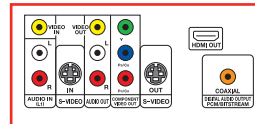

DR430

Specifications

PLAYABLE DISC TYPES³

DVD-Video/CD-DA/CD-R/CD-RW/
DVD-R/DVD+R/DVD-RW/
DVD+RW/VCD/SVCD

VIDEO

Progressive Out •
Video D/A Converter 54MHz/10-Bit
Video Upconversion¹ 720p/1080i/1080p
Digital Photo Viewer (JPEG) •
Y/C Separation •

RECORDING FUNCTIONS

DVD-R (Video Mode) •
DVD+R (Video Mode) •
DVD-RW (VR & Video Mode) •
DVD+RW (VR Mode) •
Recording Modes 1H(XP)/2H(SP)/4H(LP)/6H(EP)/8H(SLP)
V-Chip Recording •
Timer Recording 12 programs/1 month

AUDIO

Audio D/A Converter 192kHz/24-Bit
MP3 Playback³ •
Dolby® Digital Recording (2-Ch) •
L-PCM Recording XP mode only
3D (Virtual Surround Sound) •

CONVENIENCE

OSD Language English/French/Spanish
1.5x FF with Audio 1.3x /0.8x with Audio
Scan FF/REW 2x(fwd), 5x(back), 20x, 40x
Slow-Motion 1/3(fwd), 1/4(back), 1/8x, 1/16x
Instant Skip •
Zoom (magnifications) •
Editing Features Playlist/Rename Title/
Chapter Creation (User and Auto)
Timer Back Up (at standby mode) 30 sec.
Auto Finalization •

TERMINALS

Component Out 1
HDMI® Out with HDMI®.CEC⁴ 1
Rear S-Video Input/Output 1/1
Rear RCA-Video Input/Output 1/1
Front Audio Input 1
Rear Analog Audio Input/Output 1/1
Coaxial Digital Audio Output 1
Front DV Input 1
Front USB Port 1

PRODUCT & PACKAGING

Unit Dimensions (WHD) in. 16.54 x 2.32 x 10.20
Carton Dimensions 20.47 x 5.79 x 14.25
Unit Weight 4.84 lbs
Carton Weight 7.92 lbs
UPC Code 022265003190

PRODUCT DESIGN AND SPECIFICATIONS SUBJECT TO CHANGE OR MODIFICATION WITHOUT NOTICE.

¹An HDTV or HD Monitor with an HDCP capable HDMI® or DVI input is required for video upconversion. To upconvert to 720p, 1080i, or 1080p resolution, a 720p, 1080i, or 1080p capable HDTV or HD Monitor (as applicable) is required.

²External tuner source required to record television programming. This product is not made or sold for unauthorized use of copyrighted works, and it is only intended for recording and playback of authorized content and any other lawful use.

³Some DVD-R/DVD-RW and CD-R/CD-RW discs may be incompatible due to laser pick up and disc design. CD-R/CD-RW discs must be recorded using CD-DA method for CD audio playback. The DVD Recorder may not support some MP3/JPEG recordings due to differences in recording formats, disc structure, or condition of the disc (use of CD-RW for MP3 files is not recommended). See owner's manual for more information.

⁴Use of HDMI®.CEC feature, requires an HDMI®.CEC compatible display device. Depending on the display device specifications, some or all HDMI®.CEC functions may not work even if the display device is HDMI®.CEC compatible.

Dolby and the double-D symbol are registered trademarks of Dolby Laboratories. HDMI, the HDMI logo and High-Definition Multimedia Interface are trademarks or registered trademarks of HDMI Licensing L.L.C. in the United States and other countries.

<http://www.tacp.toshiba.com> Customer Solutions: 800.631.3811

© Toshiba America Consumer Products, L.L.C.

82 Totowa Road, Wayne, NJ 07470 (2009). All Rights Reserved (11/09.3)